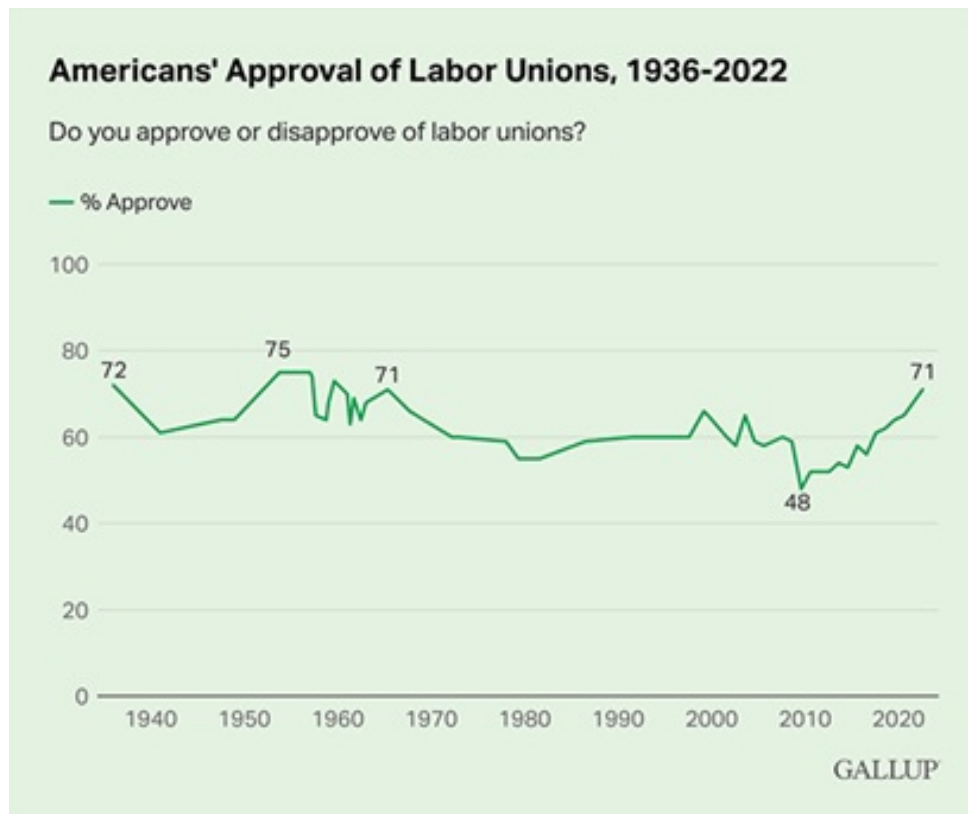

Approval of Labor Unions Continues to Rise

According to **the latest annual Gallup poll** on union favorability, released today, 71% of Americans approve of labor unions, the highest rate in nearly 60 years. As approval of labor unions rises, workers are springing into action. The period from October 2021 through June of this year **saw a nearly 60% increase** in petitions filed to the National Labor Relations Board (NLRB) by workers seeking to unionize.

Union members enjoy higher wages, safer working conditions, lifesaving benefits, job security, and dignity and respect!

SEED (Seeking Educational Equity and Diversity)

**Sign up soon, cohorts are
filling fast!**

We have amazing speakers this year and facilitators who are excited to work with AHEM members.